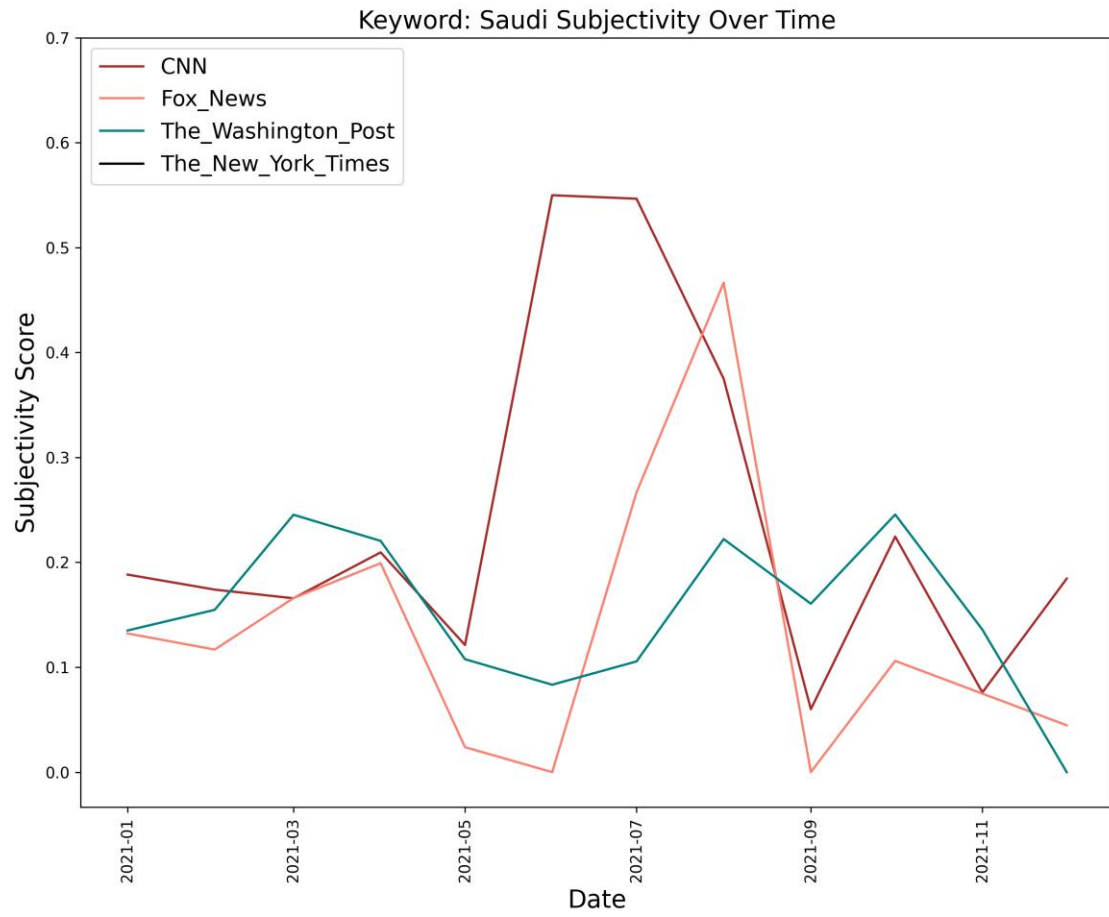

Saudi Arabia News Coverage

The Washington Post

The New York Times

Saudi Arabia News Coverage

If Language ≠ English:
 Import Google API Translator
 Clean the News (Headline, Opening Text, Hit Sentence, Key Phrases)

Saudi Arabia News Coverage

Saudi Arabia News Coverage

CNN vs Fox News Sentiment

CNN vs The Washington Post Sentiment

Saudi Arabia News Coverage

Polarity: The orientation of the statement whether negative, neutral or positive. It ranges from (-1,1). (-1) indicates negativity and (1) indicate more positivity.

The **dots** are averaged approximately over every 70 news texts over time. It shows how subjectivity and polarity are related to each of the news agency texts. You can see that when the subjectivity of the tweets are large the polarity varies a lot. On the other hand for news with small subjectivity, polarity does not vary much.