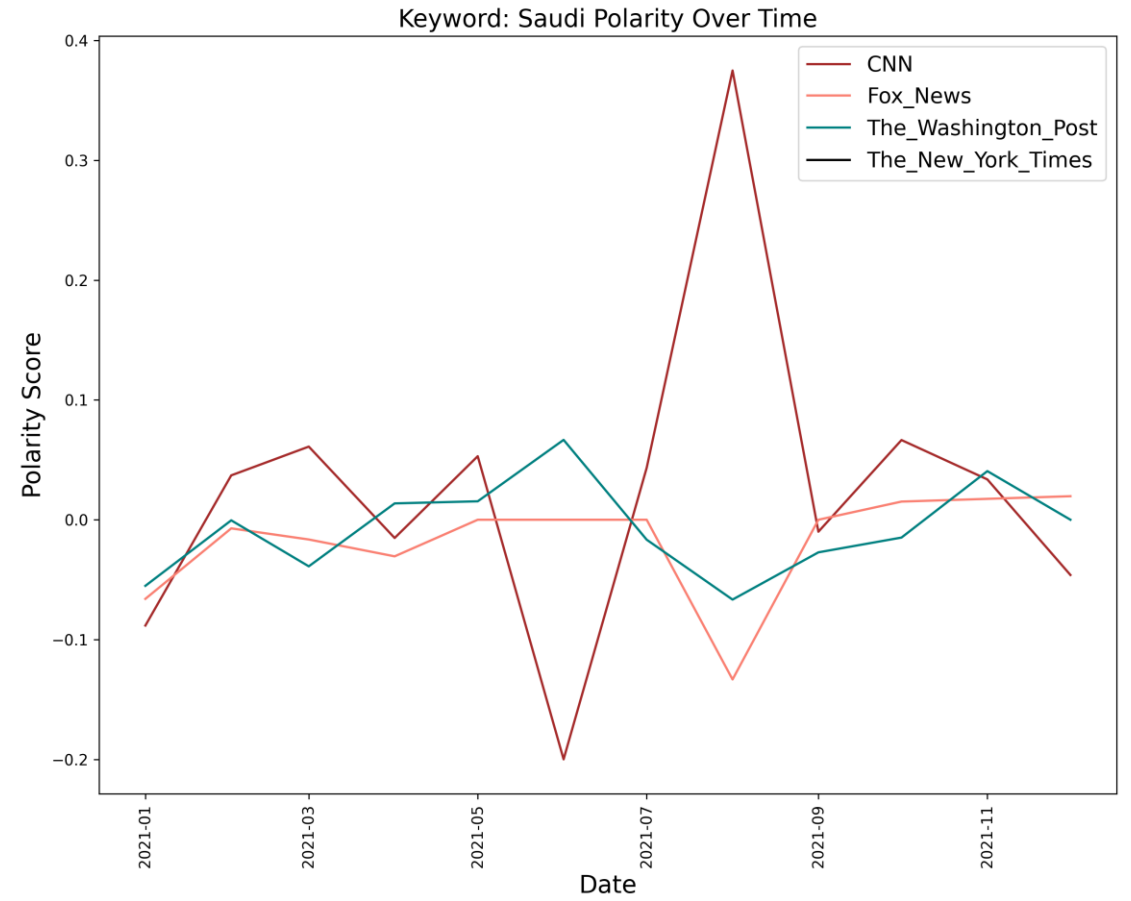

Saudi Arabia News Coverage

The Washington Post

The New York Times

Saudi Arabia News Coverage

If Language ≠ English:
 Import Google API Translator
 Clean the News (Headline, Opening Text, Hit Sentence, Key Phrases)

Saudi Arabia News Coverage

Saudi Arabia News Coverage

CNN vs Fox News Sentiment

CNN vs The Washington Post Sentiment

Saudi Arabia News Coverage

Polarity: The orientation of the statement whether negative, neutral or positive. It ranges from (-1,1). (-1) indicates negativity and (1) indicate more positivity.

The **dots** are averaged approximately over every 70 news texts over time. It shows how subjectivity and polarity are related to each of the news agency texts. You can see that when the subjectivity of the tweets are large the polarity varies a lot. On the other hand for news with small subjectivity, polarity does not vary much.