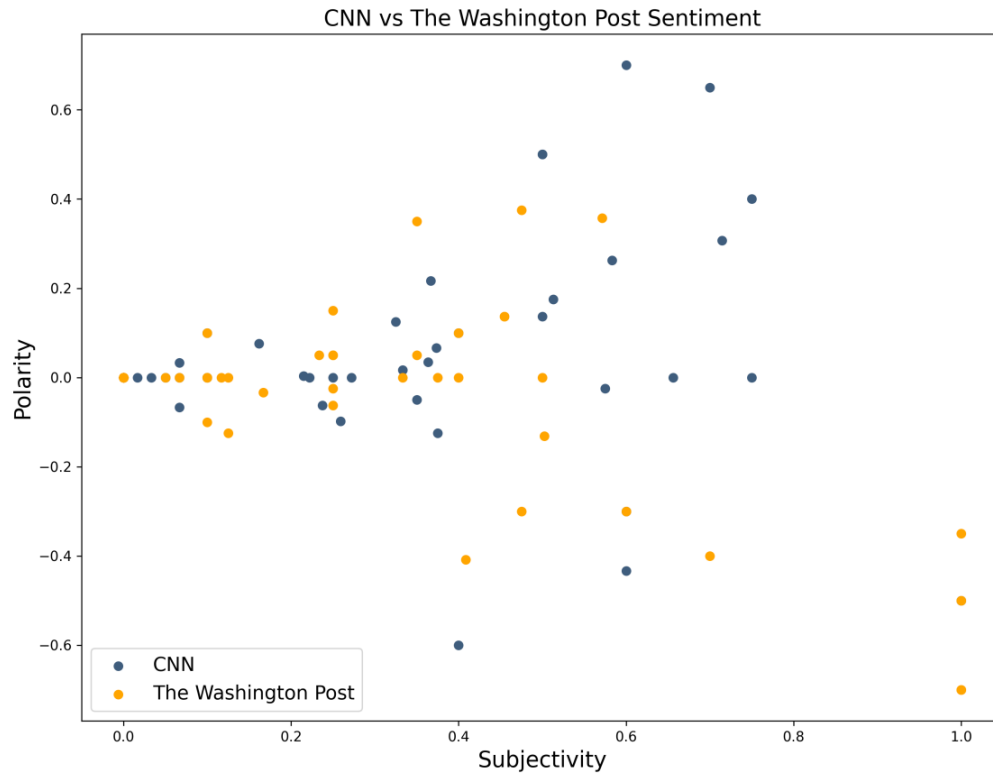

Saudi Arabia News Coverage

Saudi Arabia News Coverage

CNN vs Fox News Sentiment

CNN vs The Washington Post Sentiment

Saudi Arabia News Coverage

Polarity: The orientation of the statement whether negative, neutral or positive. It ranges from (-1,1). (-1) indicates negativity and (1) indicate more positivity.

Subjectivity: Measures if statement is based on a fact or influenced by personal feelings and opinions. Is there a judgment, opinion or emotion in the statement? It ranges from (0,1). (0) being a fact and (1) a personal feeling.

The **dots** are averaged approximately over every 70 news texts over time. It shows how subjectivity and polarity are related to each of the news agency texts. You can see that when the subjectivity of the tweets are large the polarity varies a lot. On the other hand for news with small subjectivity, polarity does not vary much.