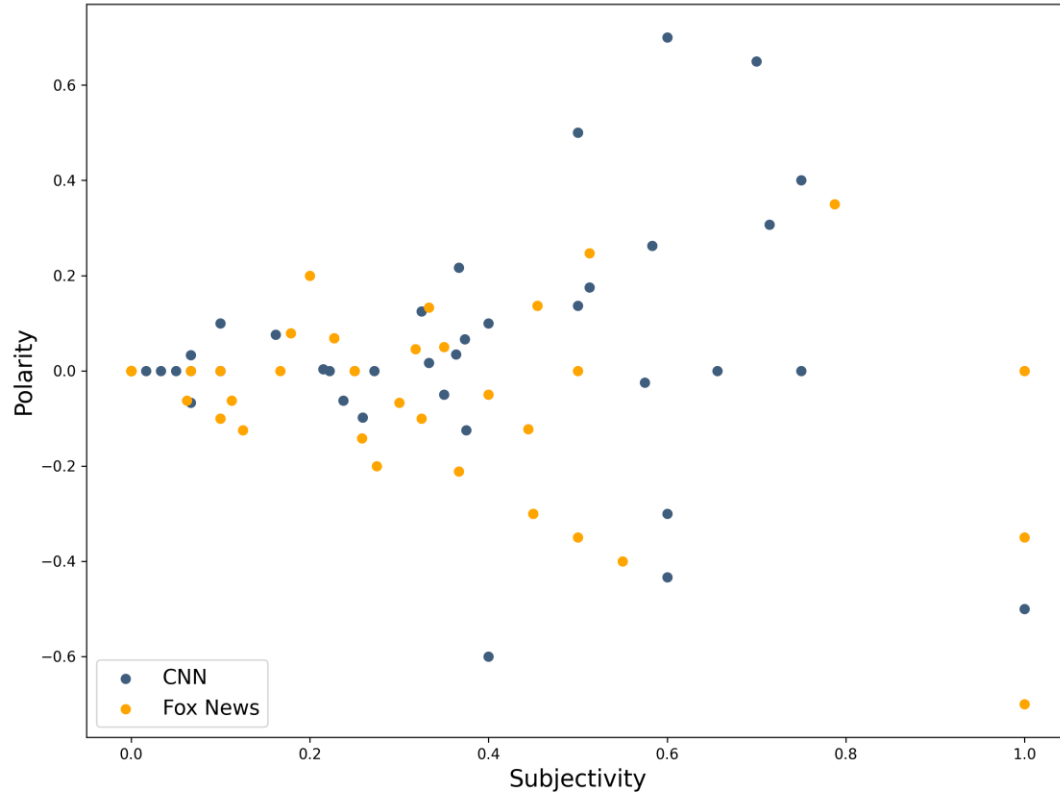

Saudi Arabia News Coverage

Saudi Arabia News Coverage

CNN vs Fox News Sentiment

CNN vs The Washington Post Sentiment

Saudi Arabia News Coverage

Polarity: The orientation of the statement whether negative, neutral or positive. It ranges from (-1,1). (-1) indicates negativity and (1) indicate more positivity.

The **dots** are averaged approximately over every 70 news texts over time. It shows how subjectivity and polarity are related to each of the news agency texts. You can see that when the subjectivity of the tweets are large the polarity varies a lot. On the other hand for news with small subjectivity, polarity does not vary much.