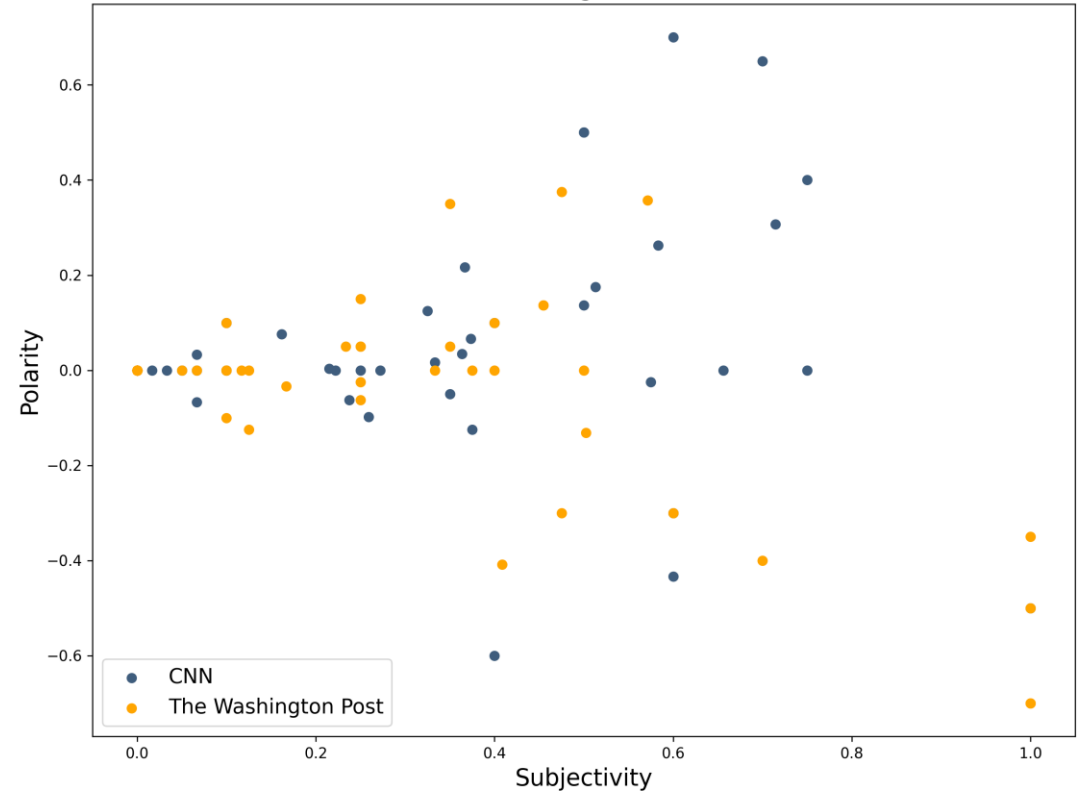

Saudi Arabia News Coverage

Saudi Arabia News Coverage

CNN vs Fox News Sentiment

CNN vs The Washington Post Sentiment

Saudi Arabia News Coverage

Polarity: The orientation of the statement whether negative, neutral or positive. It ranges from (-1,1). (-1) indicates negativity and (1) indicate more positivity.

Subjectivity: Measures if statement is based on a fact or influenced by personal feelings and opinions. Is there a judgment, opinion or emotion in the statement? It ranges from (0,1). (0) being a fact and (1) a personal feeling.

The **dots** are averaged approximately over every 70 news texts over time. It shows how subjectivity and polarity are related to each of the news agency texts. You can see that when the subjectivity of the tweets are large the polarity varies a lot. On the other hand for news with small subjectivity, polarity does not vary much.