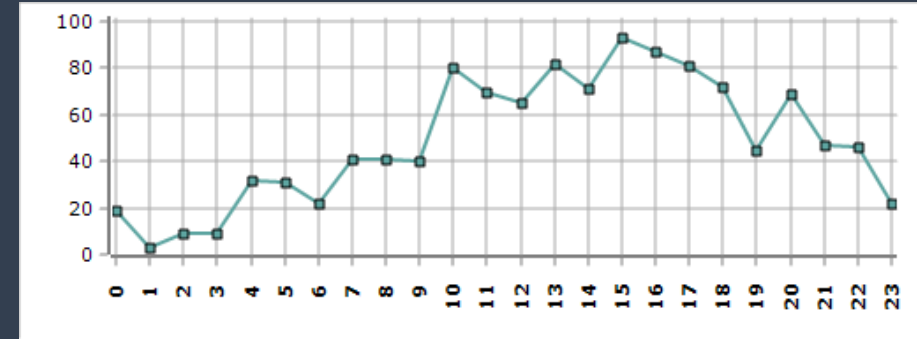

@MojKsa (IN)