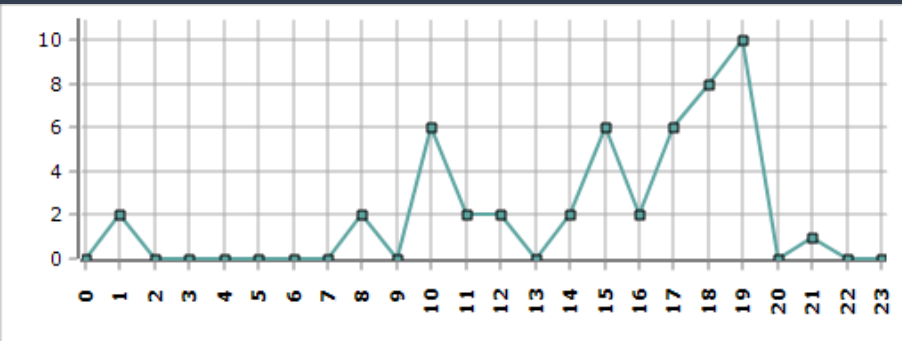

@McitGovSa (OUT)