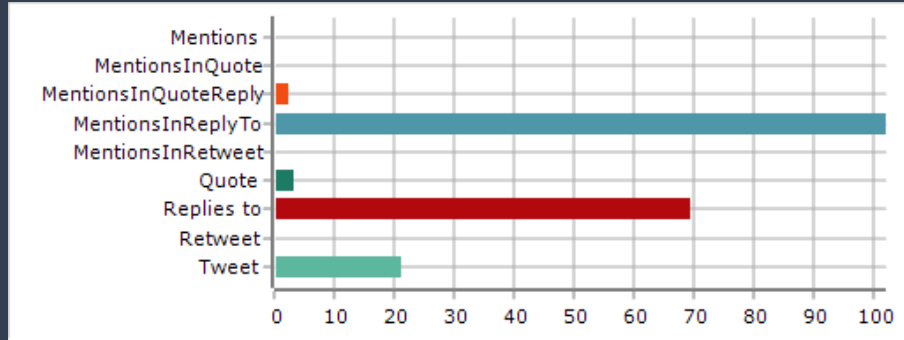

@SaudiMOH OUT)