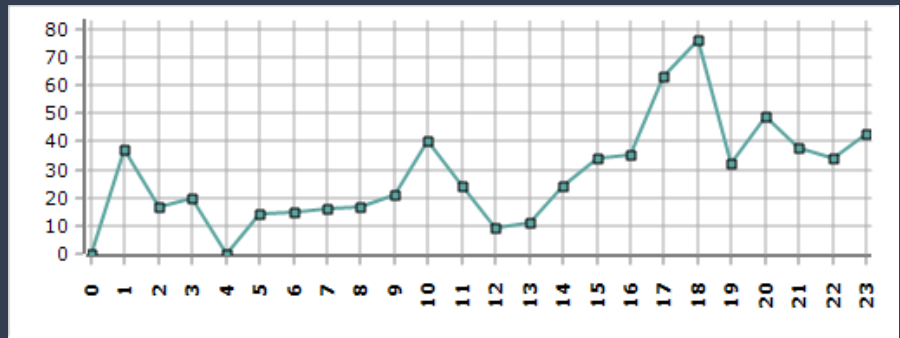

@MOFKSA (OUT)