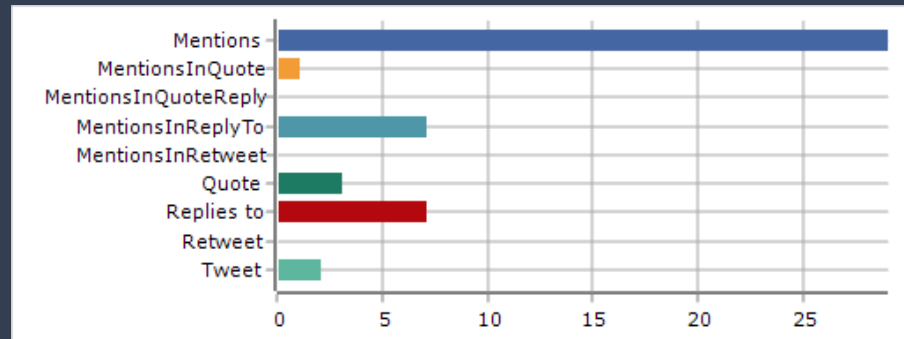

@McitGovSa (OUT)