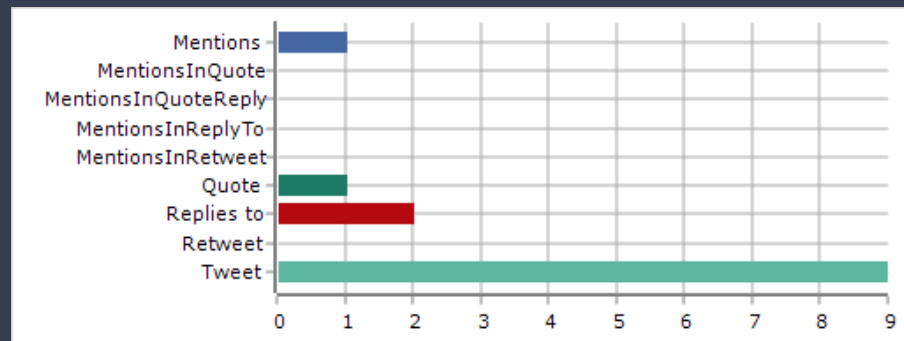

@MCgovSA (OUT)