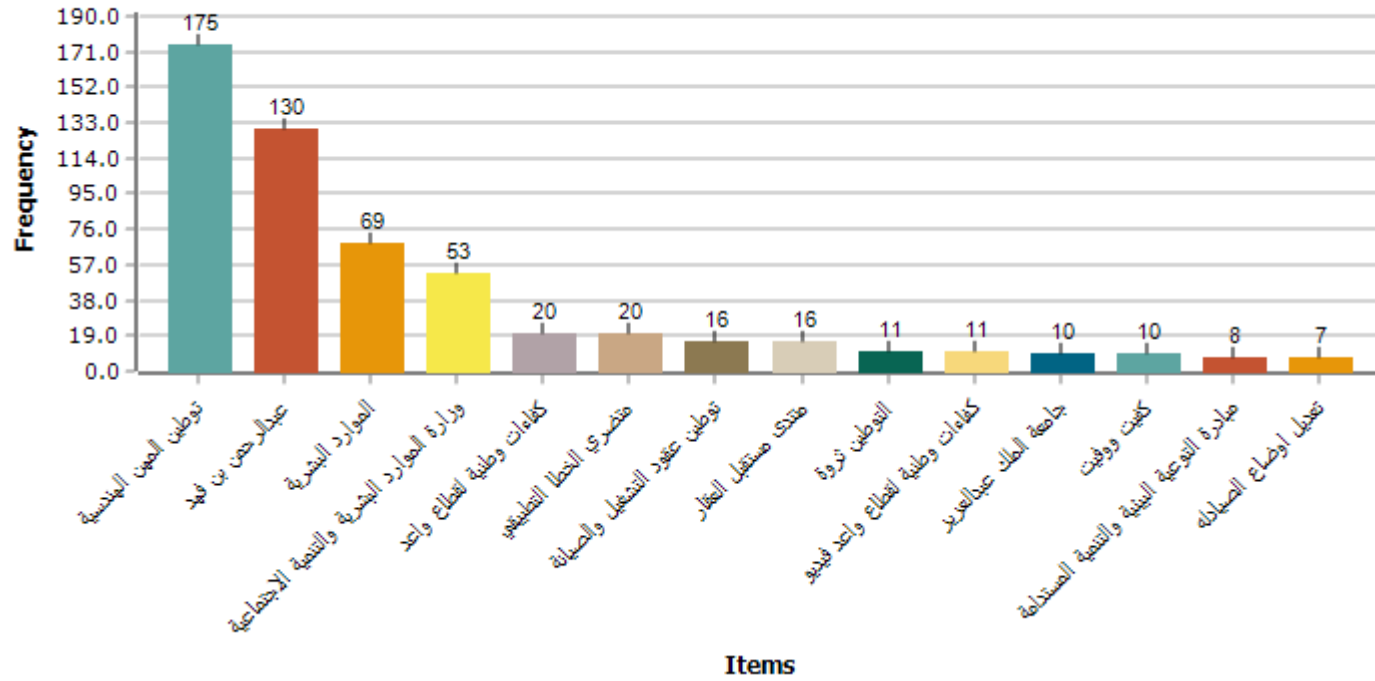

@MojKsa (OUT)

@MojKsa (IN)

@MOFKSA (OUT)

@MOFKSA (IN)

Impressions

Hashtags @HRSD_SA (IN)

@HRSD_SA Hashtags Time

The graph represents a network of 9,127 Twitter users whose recent tweets contained "@SaudiMOH OR @media_ksa OR @MoEnergy_Saudi OR @MojKsa OR @MOFKSA OR @Saudi_MT OR @McitGovSa OR @MCGovSA OR @hrsd_sa", or who were replied to, mentioned, retweeted or quoted in those tweets, taken from a data set limited to a maximum of 37,733 tweets, tweeted between 12/24/2023 12:00:00 AM and 1/24/2024 2:40:41 PM. The network was obtained from Twitter on Wednesday, 24 January 2024 at 14:31 UTC.

There is an edge for each "replies-to" relationship in a tweet, an edge for each "mentions" relationship in a tweet, an edge for each "retweet" relationship in a tweet, an edge for each "quote" relationship in a tweet, an edge for each "mention in retweet" relationship in a tweet, an edge for each "mention in reply-to" relationship in a tweet, an edge for each "mention in quote" relationship in a tweet, an edge for each "mention in quote reply-to" relationship in a tweet, and a self-loop edge for each tweet that is not from above.