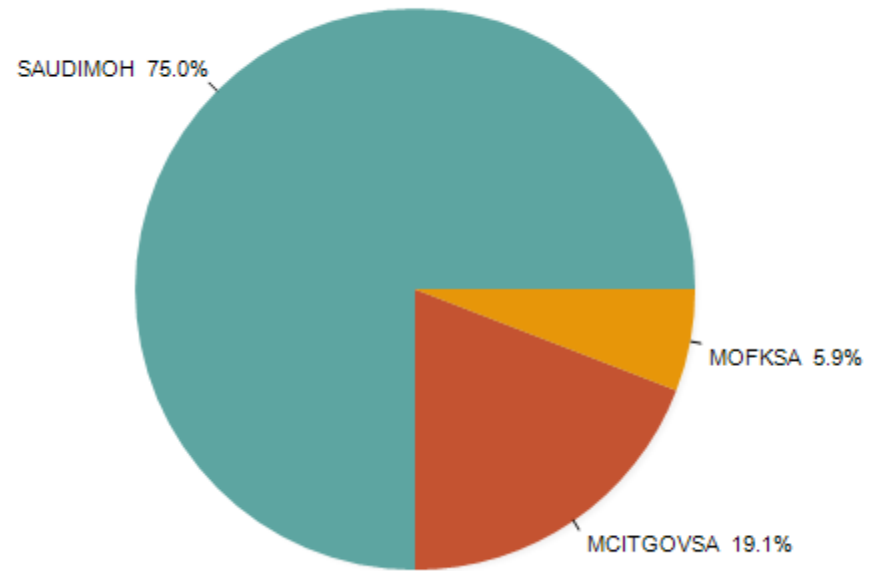

@MojKsa (OUT)

@MojKsa (IN)

@MOFKSA (OUT)

@MOFKSA (IN)

Impressions

Hashtags @HRSD_SA (IN)

@HRSD_SA Hashtags Time

The graph represents a network of 9,127 Twitter users whose recent tweets contained "@SaudiMOH OR @media_ksa OR @MoEnergy_Saudi OR @MojKsa OR @MOFKSA OR @Saudi_MT OR @McitGovSa OR @MCGovSA OR @hrsd_sa", or who were replied to, mentioned, retweeted or quoted in those tweets, taken from a data set limited to a maximum of 37,733 tweets, tweeted between 12/24/2023 12:00:00 AM and 1/24/2024 2:40:41 PM. The network was obtained from Twitter on Wednesday, 24 January 2024 at 14:31 UTC.

There is an edge for each "replies-to" relationship in a tweet, an edge for each "mentions" relationship in a tweet, an edge for each "retweet" relationship in a tweet, an edge for each "quote" relationship in a tweet, an edge for each "mention in retweet" relationship in a tweet, an edge for each "mention in reply-to" relationship in a tweet, an edge for each "mention in quote" relationship in a tweet, an edge for each "mention in quote reply-to" relationship in a tweet, and a self-loop edge for each tweet that is not from above.