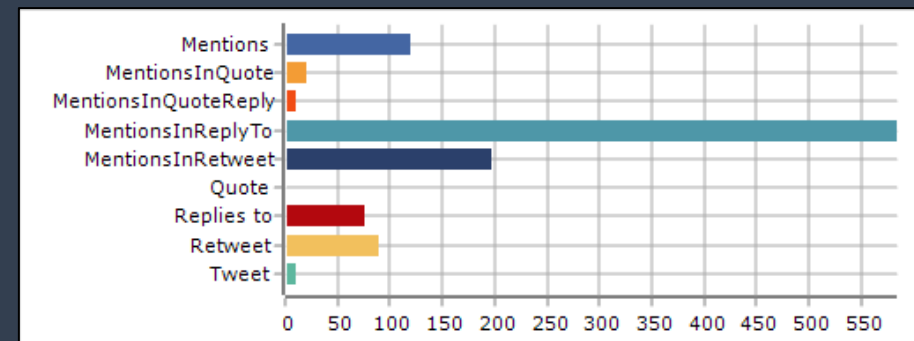

@MCgovSA (IN)