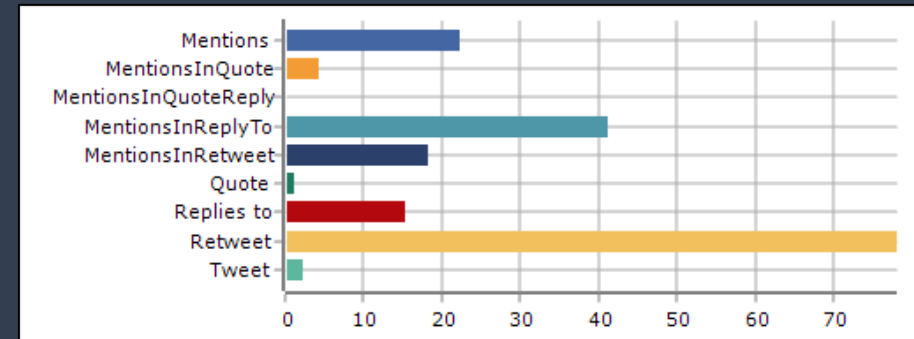

@McitGovSa (IN)