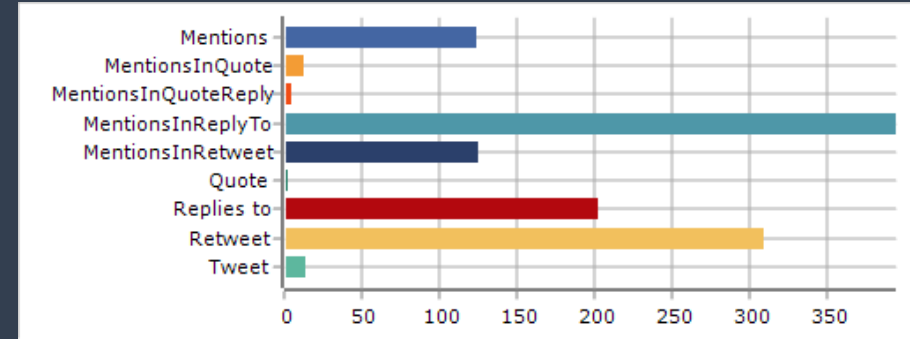

@MojKsa (IN)