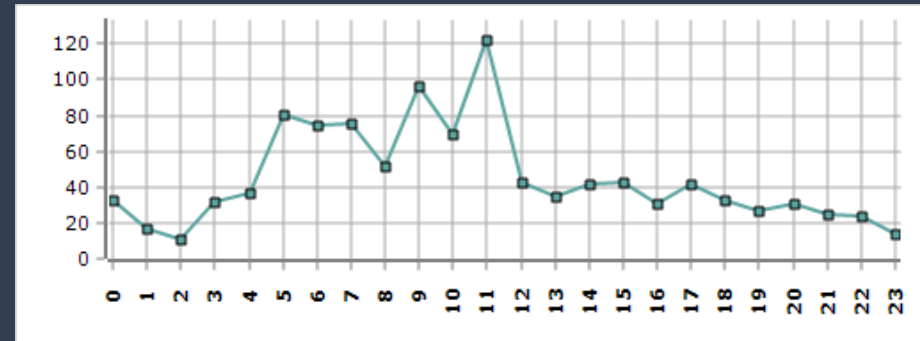

@MCGovSA (IN)