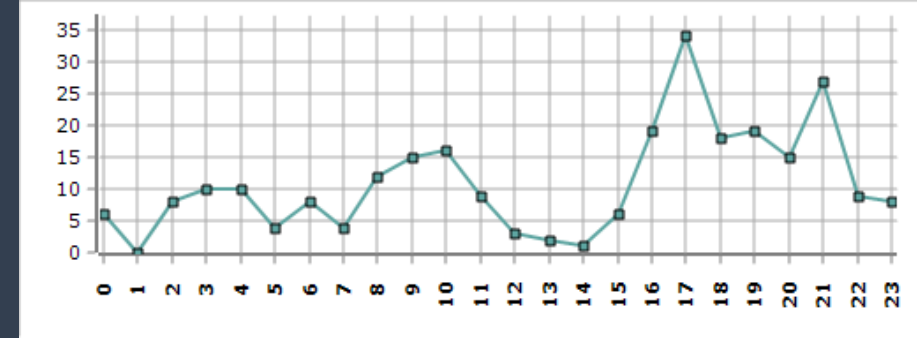

@MojKsa (OUT)

@MojKsa (IN)

@MOFKSA (OUT)

@MOFKSA (IN)

Impressions

Hashtags @HRSD_SA (IN)

@HRSD_SA Hashtags Time

The graph represents a network of 9,127 Twitter users whose recent tweets contained "@SaudiMOH OR @media_ksa OR @MoEnergy_Saudi OR @MojKsa OR @MOFKSA OR @Saudi_MT OR @McitGovSa OR @MCGovSA OR @hrsd_sa", or who were replied to, mentioned, retweeted or quoted in those tweets, taken from a data set limited to a maximum of 37,733 tweets, tweeted between 12/24/2023 12:00:00 AM and 1/24/2024 2:40:41 PM. The network was obtained from Twitter on Wednesday, 24 January 2024 at 14:31 UTC.

There is an edge for each "replies-to" relationship in a tweet, an edge for each "mentions" relationship in a tweet, an edge for each "retweet" relationship in a tweet, an edge for each "quote" relationship in a tweet, an edge for each "mention in retweet" relationship in a tweet, an edge for each "mention in reply-to" relationship in a tweet, an edge for each "mention in quote" relationship in a tweet, an edge for each "mention in quote reply-to" relationship in a tweet, and a self-loop edge for each tweet that is not from above.