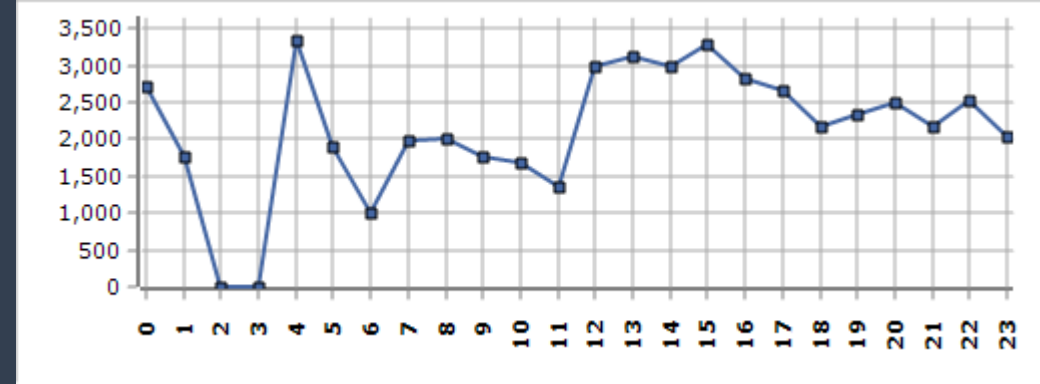

@MojKsa (OUT)

@MojKsa (IN)

@MOFKSA (OUT)

@MOFKSA (IN)

Impressions

Hashtags @HRSD_SA (IN)

@HRSD_SA Hashtags Time

The graph represents a network of 9,127 Twitter users whose recent tweets contained "@SaudiMOH OR @media_ksa OR @MoEnergy_Saudi OR @MojKsa OR @MOFKSA OR @Saudi_MT OR @McitGovSa OR @MCGovSA OR @hrsd_sa", or who were replied to, mentioned, retweeted or quoted in those tweets, taken from a data set limited to a maximum of 37,733 tweets, tweeted between 12/24/2023 12:00:00 AM and 1/24/2024 2:40:41 PM. The network was obtained from Twitter on Wednesday, 24 January 2024 at 14:31 UTC.

There is an edge for each "replies-to" relationship in a tweet, an edge for each "mentions" relationship in a tweet, an edge for each "retweet" relationship in a tweet, an edge for each "quote" relationship in a tweet, an edge for each "mention in retweet" relationship in a tweet, an edge for each "mention in reply-to" relationship in a tweet, an edge for each "mention in quote" relationship in a tweet, an edge for each "mention in quote reply-to" relationship in a tweet, and a self-loop edge for each tweet that is not from above.