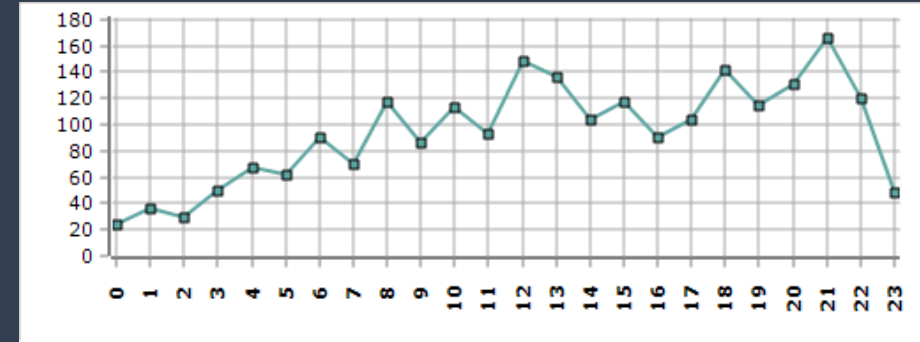

@SaudiMOH (IN)