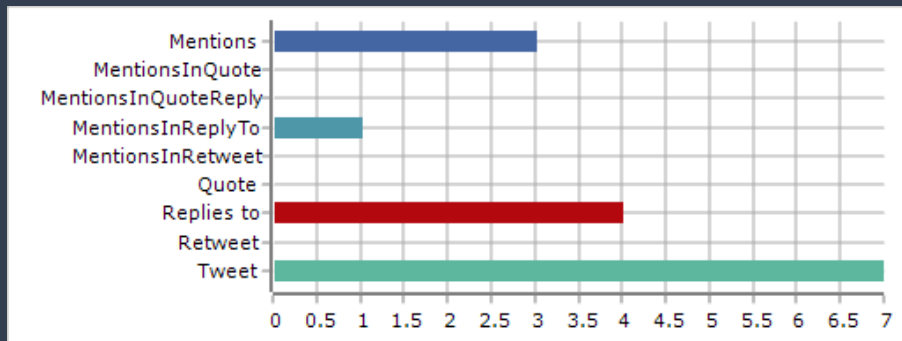

@MOFKSA (OUT)