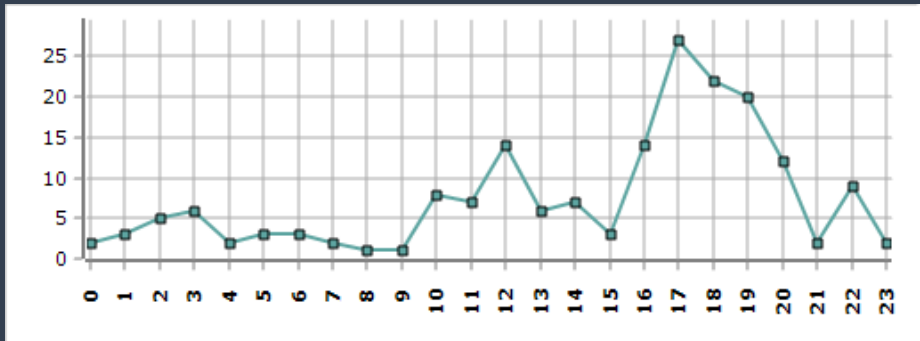

@McitGovSa (IN)