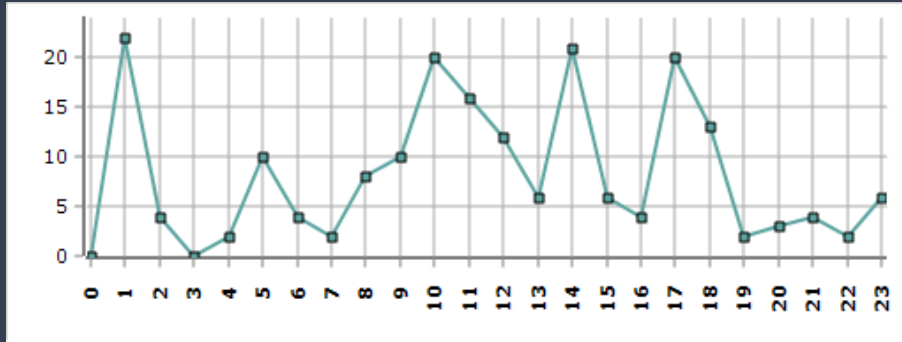

@SaudiMOH OUT