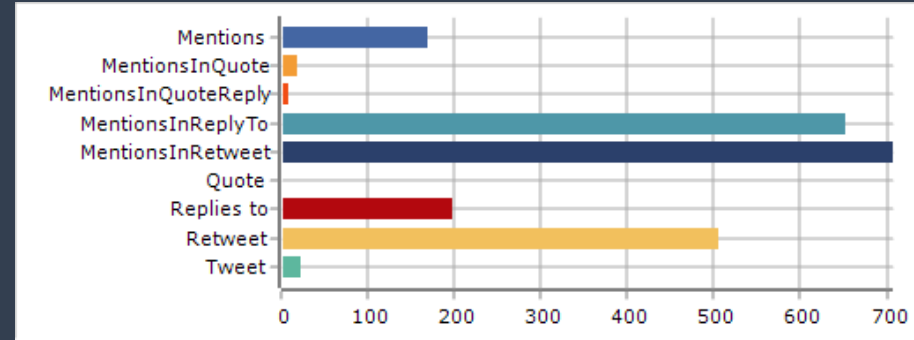

@SaudiMOH (IN)