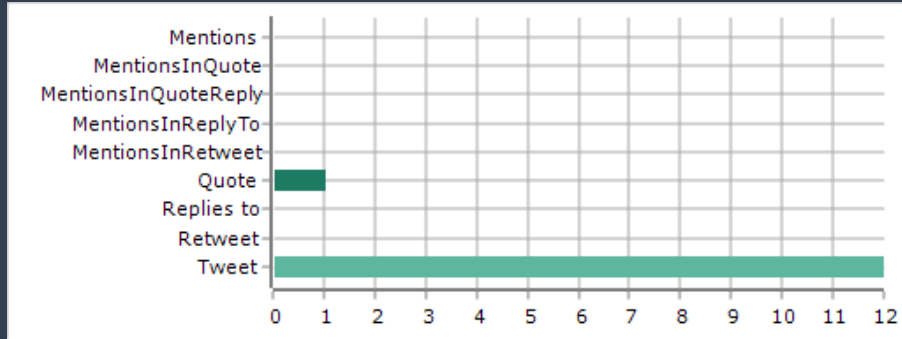

@MojKsa (OUT)