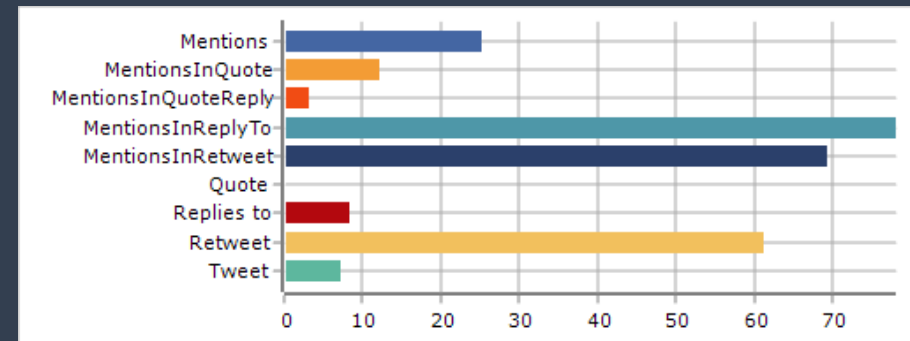

@MOFKSA (IN)